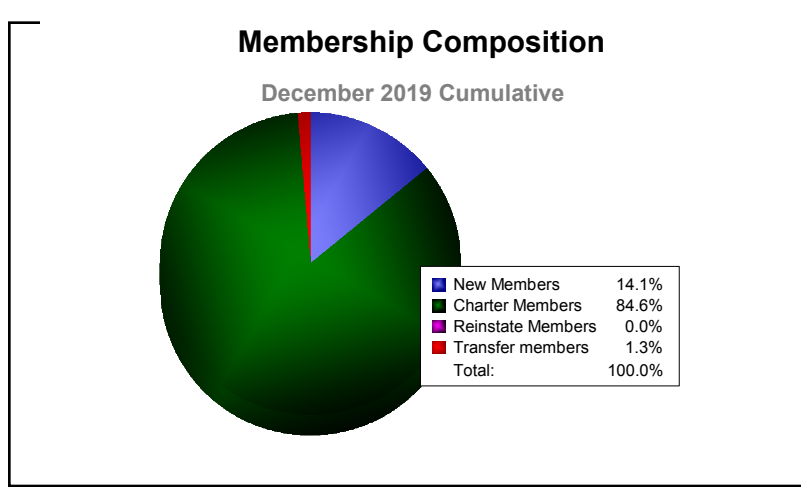

Year	New Clubs	Dropped Clubs	Gain/ Loss Clubs	New Members	Charter Members	Reinstate Members	Transfer Members	Total Member Added	Total Members Dropped	Gain/ Loss Members
2015-2016	0	0	0	18	4	4	0	26	-39	-13
2016-2017	1	0	1	51	24	0	0	75	-32	43
2017-2018	1	0	1	30	21	1	1	53	-72	-19
2018-2019	2	-1	1	29	51	1	2	83	-87	-4
2019-2020	3	0	3	11	66	0	1	78	-22	56
Average	1	0	1	28	33	1	1	63	-50	13