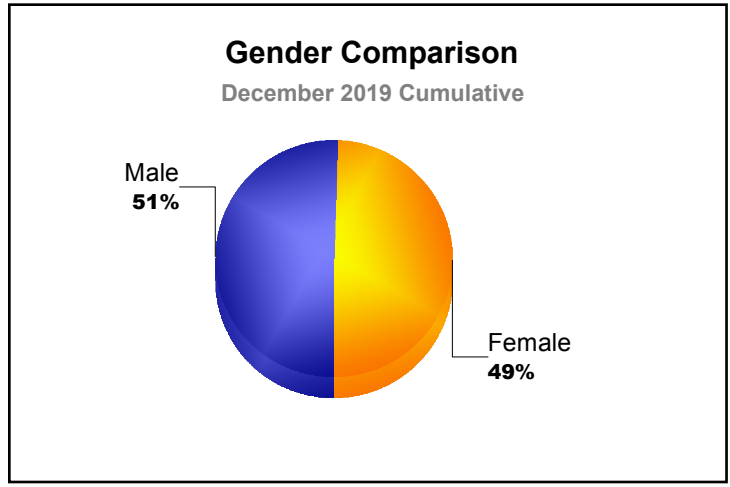

Year	New Clubs	Dropped Clubs	Gain/ Loss Clubs	New Members	Charter Members	Reinstate Members	Transfer Members	Total Member Added	Total Members Dropped	Gain/ Loss Members
2015-2016	0	0	0	18	4	4	0	26	-39	-13
2016-2017	1	0	1	51	24	0	0	75	-32	43
2017-2018	1	0	1	30	21	1	1	53	-72	-19
2018-2019	2	-1	1	29	51	1	2	83	-87	-4
2019-2020	3	0	3	11	66	0	1	78	-22	56
Average	1	0	1	28	33	1	1	63	-50	13