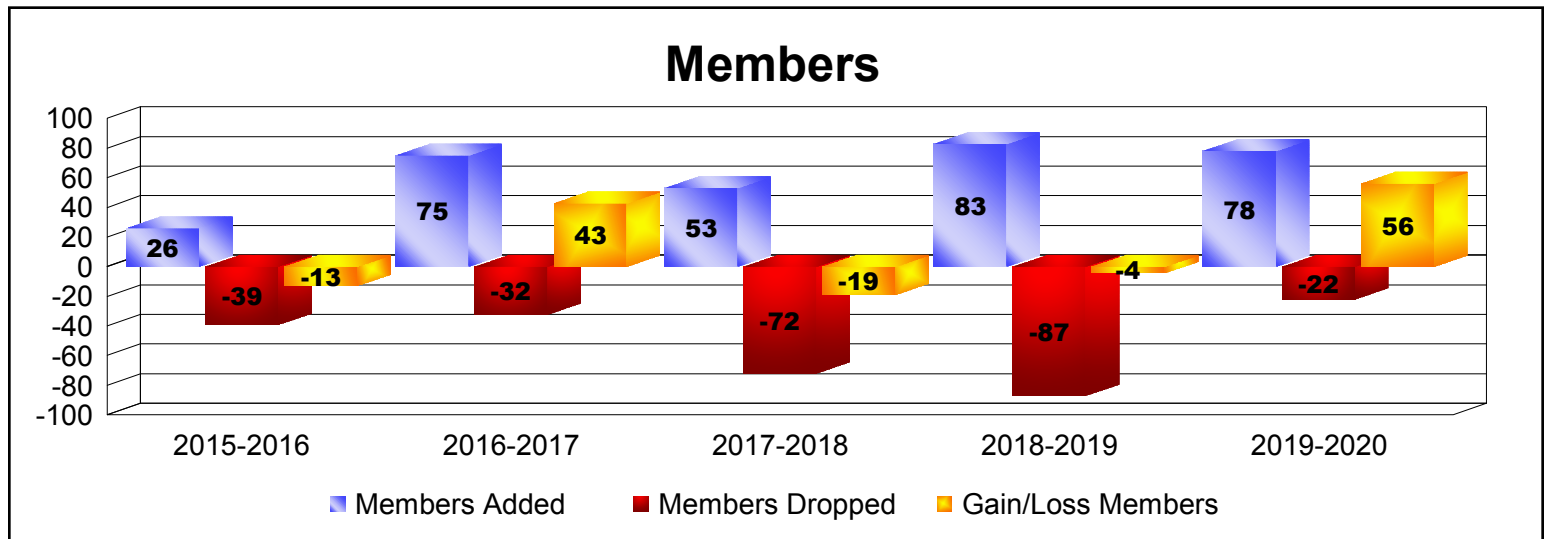

Year	New Clubs	Dropped Clubs	Gain/ Loss Clubs	New Members	Charter Members	Reinstate Members	Transfer Members	Total Member Added	Total Members Dropped	Gain/ Loss Members
2015-2016	0	0	0	18	4	4	0	26	-39	-13
2016-2017	1	0	1	51	24	0	0	75	-32	43
2017-2018	1	0	1	30	21	1	1	53	-72	-19
2018-2019	2	-1	1	29	51	1	2	83	-87	-4
2019-2020	3	0	3	11	66	0	1	78	-22	56
Average	1	0	1	28	33	1	1	63	-50	13

Year	New Clubs	Dropped Clubs	Gain/ Loss Clubs	New Members	Charter Members	Reinstate Members	Transfer Members	Total Member Added	Total Members Dropped	Gain/ Loss Members
2015-2016	1	-5	-4	15	20	0	0	35	-89	-54
2016-2017	0	-1	-1	40	2	0	0	42	-21	21
2017-2018	0	-5	-5	0	0	0	1	1	-104	-103
Average	0	-4	-3	18	7	0	0	26	-71	-45