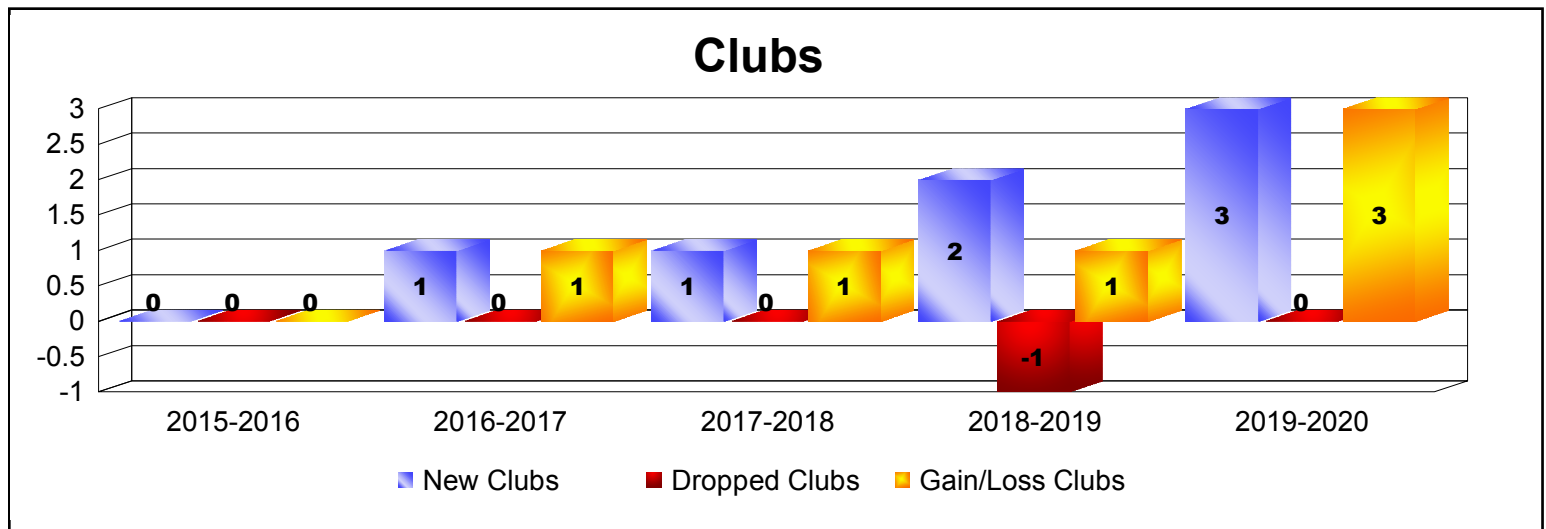

Year	New Clubs	Dropped Clubs	Gain/ Loss Clubs	New Members	Charter Members	Reinstate Members	Transfer Members	Total Member Added	Total Members Dropped	Gain/ Loss Members
2015-2016	0	0	0	18	4	4	0	26	-39	-13
2016-2017	1	0	1	51	24	0	0	75	-32	43
2017-2018	1	0	1	30	21	1	1	53	-72	-19
2018-2019	2	-1	1	29	51	1	2	83	-87	-4
2019-2020	3	0	3	11	66	0	1	78	-22	56
Average	1	0	1	28	33	1	1	63	-50	13

Year	New Clubs	Dropped Clubs	Gain/ Loss Clubs	New Members	Charter Members	Reinstate Members	Transfer Members	Total Member Added	Total Members Dropped	Gain/ Loss Members
2015-2016	1	-5	-4	15	20	0	0	35	-89	-54
2016-2017	0	-1	-1	40	2	0	0	42	-21	21
2017-2018	0	-5	-5	0	0	0	1	1	-104	-103
Average	0	-4	-3	18	7	0	0	26	-71	-45